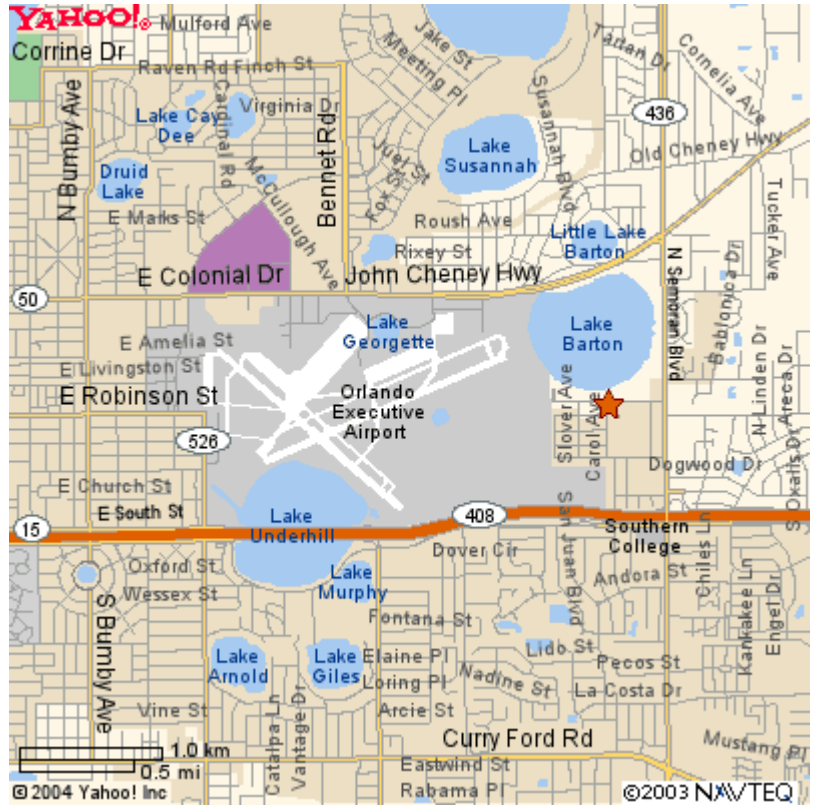

**Azalea Park Little League Field – [1 Carol Ave., Orlando 32807]**

From College Park:

MAP 1:

- Take I-4 West to Colonial Dr. (SR 50)
- Take Colonial Dr. (SR 50) East to Semoran Blvd (SR 436)
- Turn right on Semoran Blvd (SR 436)

MAP 2:

- Take Semoran Blvd. to Brosche Rd.
- Turn Right on Brosche Rd.
- Take Brosche Rd. to Carol Ave.
- Little League field is at intersection of Brosche Rd. & Carol Ave.